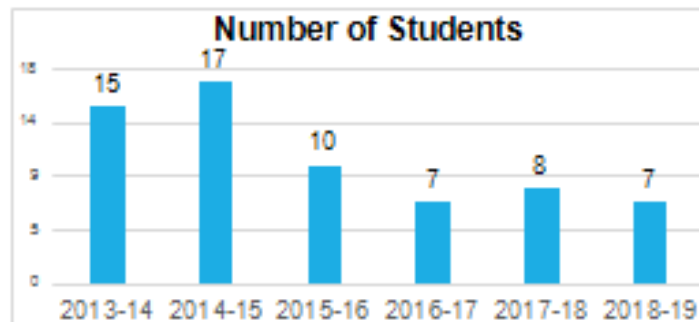

## Higher Studies Details

**Number of students who have cleared Civil Services and Defence examinations, NET, SET(SLET), GATE and other competitive examinations**

SUMEDHA ASHOK RAMAN (1BM13CS110) Batch 2013-2017